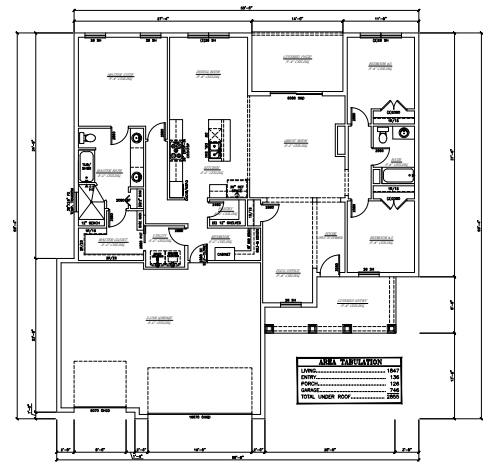

# The Magnolia Model

Three Bed/Three Bath FarmHouse  
 1847 Living / 2855 Total Square Feet  
 Concrete Block Construction  
 Impact Windows & Doors  
 Energy Efficient Features

FLOOR PLAN  
 SCALE 1/4" = 1'-0"